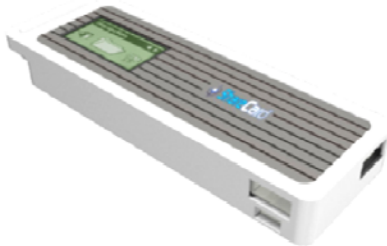

SQ Flash Memory Card and ShareCard

Take Your Flash Card/Flash Drive Experience One Step Further

Introduction

Flash memory cards have become extremely popular. Simply because they can both store large quantities of data and are an ideal way of copying data from one computer to another. Now with the patented SQ breakthrough technology flash cards are faster and more reliable than ever. Insert in any direction and because the contact pads are located on all sides of the card, the card speed is increase twice the speed of other flash memory cards. The SQ card has golden prints on each side of the card, so the life expectancy is 4 times longer than other memory cards. SQ cards takes the flash card experience one step further – With the ShareCard you can copy all files or folders while on the go.

Flash card Copying now has mobility. Xmultiple's patent pending ShareCard is a combination of a flash drive and SQ flash card reader with this remote copying capability as well. The SQ flash card and the ShareCard revolutionizes the current flash card readers and flash drives on the market. With ShareCard users are now given the ability to operate dual directional copy technology. Our ShareCard is a chip-based firmware and hardware technology. ShareCard is capable with transferring of music files, MP3 files, data files, video files and folders to any other ShareCard or with a standard USB thumbdrive/pen drive.

WWW.SHAREDRIVES.COM

Features and Benefits

SQ Flash Card Inserts in any direction

SQ is fastest speed - 60MB/s

SQ operates with ShareCard for Remote Coping

ShareCard Technology Copies when mobile

Copy music, files and folders away from a computer - anywhere and at anytime