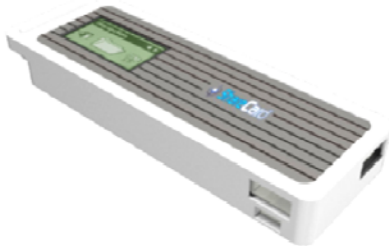

SQ Flash Memory Card and ShareCard

Take Your Flash Card/Flash Drive Experience One Step Further

Introduction

Flash memory cards have become extremely popular. Simply because they can both store large quantities of data and are an ideal way of copying data from one computer to another. Now with the patented SQ breakthrough technology flash cards are faster and more reliable than ever. Insert in any direction and because the contact pads are located on all sides of the card, the card speed is increase twice the speed of other flash memory cards. The SQ card has golden prints on each side of the card, so the life expectancy is 4 times longer than other memory cards. SQ cards takes the flash card experience one step further – With the ShareCard you can copy all files or folders while on the go.

Flash card Copying now has mobility. Xmultiple's patent pending ShareCard is a combination of a flash drive and SQ flash card reader with this remote copying capability as well. The SQ flash card and the ShareCard revolutionizes the current flash card readers and flash drives on the market. With ShareCard users are now given the ability to operate dual directional copy technology. Our ShareCard is a chip-based firmware and hardware technology. ShareCard is capable with transferring of music files, MP3 files, data files, video files and folders to any other ShareCard or with a standard USB thumbdrive/pen drive.

WWW.SHAREDRIVES.COM

Features and Benefits

SQ Flash Card Inserts in any direction

SQ is fastest speed - 60MB/s

SQ operates with ShareCard for Remote Coping

ShareCard Technology Copies when mobile

Copy music, files and folders away from a computer - anywhere and at anytime