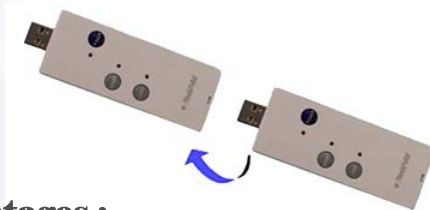

FlashPoint

ShareDrive

FlashPoint ShareDrive™ – Copy from One ShareDrive to a standard ThumbDrive while you are mobile

FlashPoint ShareDrives™ are designed with a female USB port to provide the means to attach flash memory drives or other USB devices. FlashPoint ShareDrives use Sharing-On-The-Go (SOTG) Technology to copy from one ShareDrive to another or copy to a standard USB Thumbdrive. Copying is as easy as inserting one male USB connector to the female USB connector in the ShareDrive. All ShareDrives have both a Male and Female USB connector to attach units together.

The Advantages :

FlashPoint ShareDrives take the capability of flash memory drives one step further by provide the means for users of the FlashPoint memory drive to plug two units together and copy data from one unit to the other. This is accomplished with out a computer, so the user has complete mobility of share files with friends and business partners. Existing flash drives only have a male USB connector to plug into the female USB on a computer, laptop or palmtop. The FlashPoint memory drive has one male USB connector and one female USB connector which allow another flash memory device to plug into the female USB connector in the FlashPoint. In addition, any device with a male USB connector can be attached increasing the use of the USB port. The FlashPoint is a extension hub as well as a memory flash drive. USB cables can also be plugged into the female USB connector on the FlashPoint to provide the advantage to allow more USB devices to utilize each USB connector on a computer, laptop or palmtop. Have you ever wondered how to provide data to someone away from your computer. You could meet a business contact at lunch and be able to transfer data, (large spread sheets, Power Point Presentation, business contacts, and more.